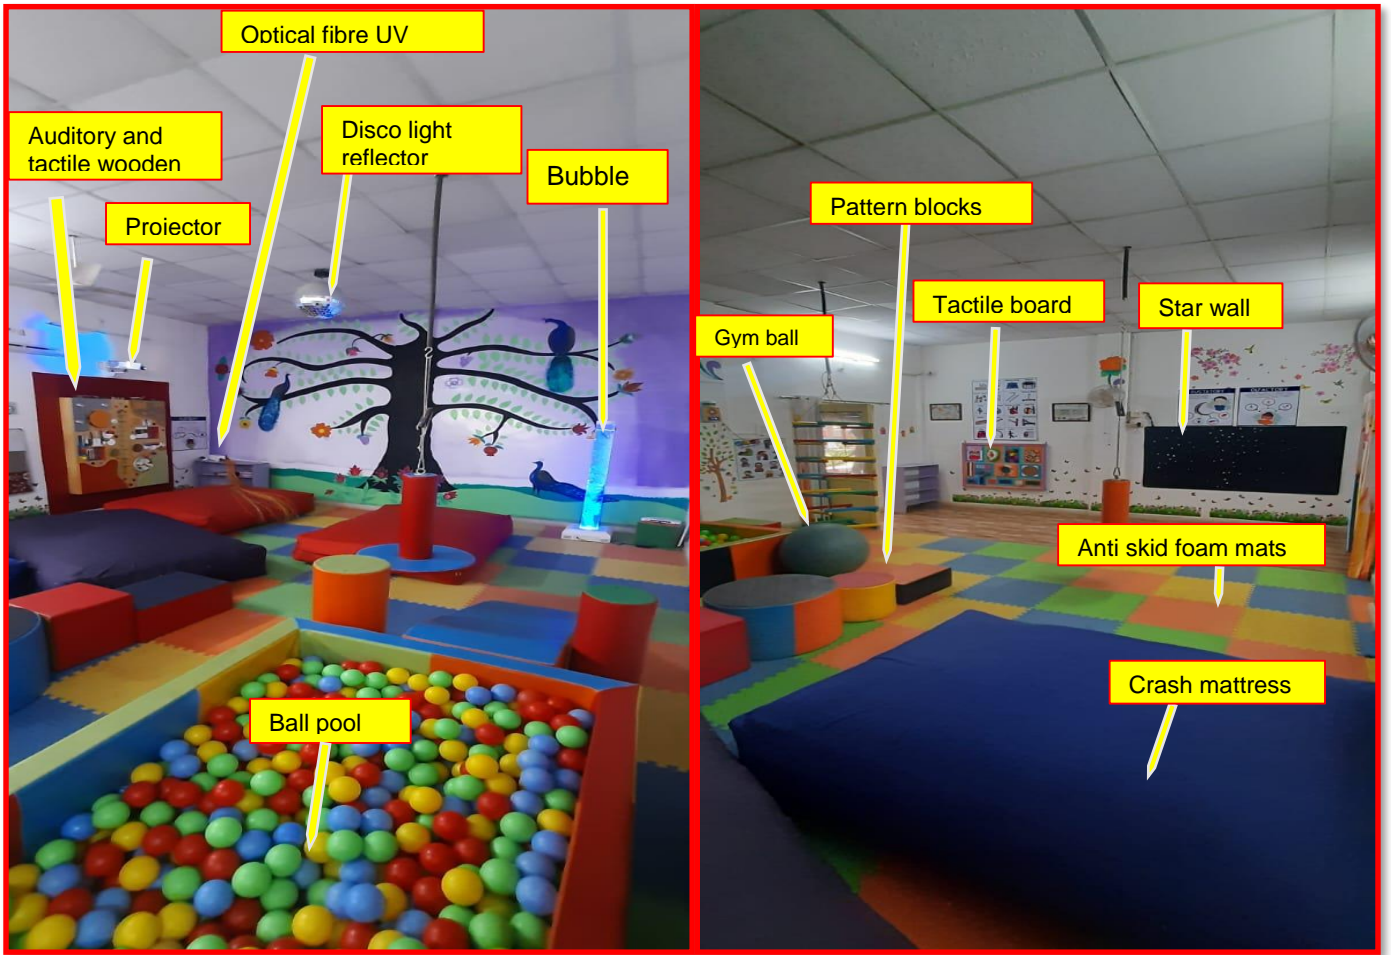

FACILITIES AVAILABLE

SENSORY PARK

AUDIOMETRY ROOM

HYDROTHERAPY POOL

PHYSIOTHERAPY THERAPY

FIBRE OPTIC WALL CARPET

SAND THERAPY

NATURE THERAPY

OCCUPATIONAL THERAPY

SMART CLASS

VOCATIONAL TRAINING

ASSEMBLY AREA

COMPUTER CLASS

PLAY PARK

MEDICAL GYM

DINING HALL

HOT WATER SOLAR PANEL

WALKING SUPPORT RAILING

MUSIC CLASSES

SENSORY INTEGRATION THERAPY ROOM

AGIF DONATED ASHA SCHOOL CIV BUS